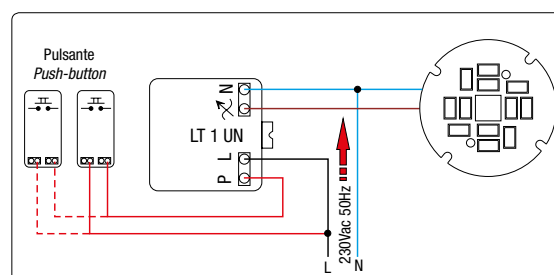

Selezione Dip-Switch - Dip-Switch selection

Schemi di collegamento - Wiring diagrams