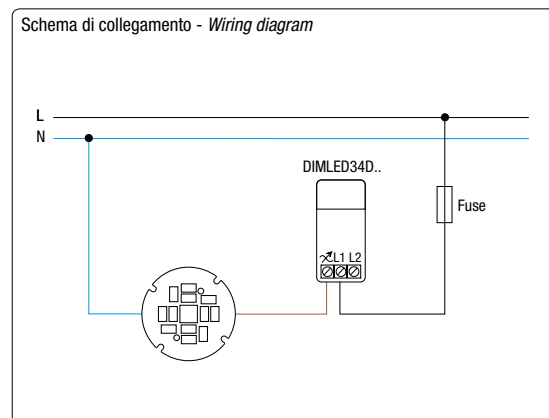

Schemi di collegamento - Wiring diagrams

3° OPZIONE/OPTION

BUSCH JAEGER 6523U