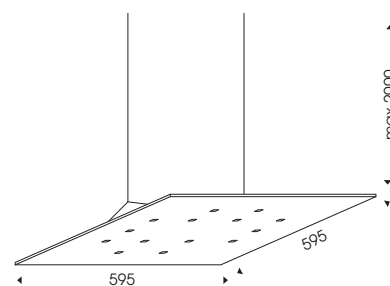

8956 5 bianco - white

8956 9 nero - black

LED DIMMERABILI

12 led x 4,2w

Colori led - led colours

■ 1 Natural white 4000°K 5500 lm
■ 6 Warm white 3000°K 5100 lm

4900

LED CRI >80 **A**