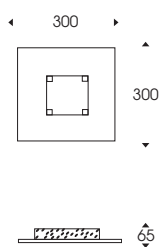

5831 1 cromo - chrome

LED 220v 4x4,3w = 17.20w
LED DIMMERABILI

Colori led - led colours

■ 1 Natural white 4000°K 1440 lm
■ 6 Warm white 3000°K 1320 lm

CE IP 20 F ± GR 2550
LED CRI >80 A