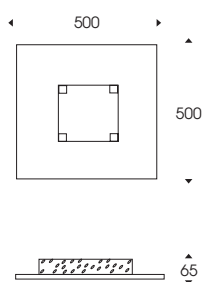

5833 1 cromo - chrome

LED 220v 4x8,6w = 34.40w
LED DIMMERABILI

Colori led - led colours

■ 1 Natural white 4000°K 2960 lm
■ 6 Warm white 3000°K 2640 lm

CE IP 20 F ± GR 6360
LED CRI >80 A