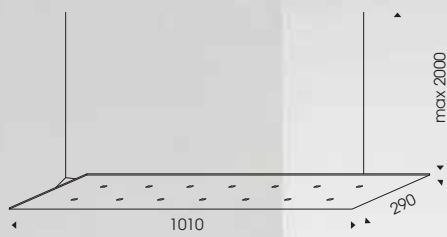

8976 5 bianco - *white*

8976 9 nero - *black*

con LUCE SUPERIORE

Predisposta per doppia accensione

12 led x 4,2w + 1 led 13w

Colori led - *led colours*

1 Natural white
4000°K
5500 lm + 1000 lm

6 Warm white
3000°K
5100 lm + 940 lm

LED CRI >80 **A**

8957 5 bianco - *white*

8957 9 nero - *black*

LED DIMMERABILI

10 led x 4,2w

Colori led - *led colours*

1 Natural white
4000°K
4800 lm

6 Warm white
3000°K
4300 lm

LED CRI >80 **A**

8977 5 bianco - *white*

8977 9 nero - *black*

con LUCE SUPERIORE

Predisposta per doppia accensione

10 led x 4,2w + 1 led 13w

Colori led - *led colours*

1 Natural white
4000°K
4800 lm + 1000 lm

6 Warm white
3000°K
4300 lm
+ 940 lm

LED CRI >80 **A**