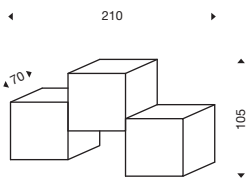

523151 bianco NW - *white*
523171 grigio NW - *grey*
523191 nero NW - *black*
220/240V 26W Dimmable

Colori led - *led colours*

■ 1 Natural white
4000°k 2400lm

523156 bianco WW - *white*
523176 grigio WW - *grey*
523196 nero WW - *black*
220/240V 26W Dimmable

Colori led - *led colours*

■ 6 Warm white
3000°k 1950lm

LED CRI >80 **A**