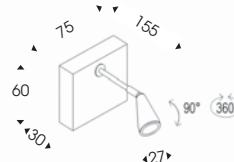

8301 1 cromo - chrome

8301 2 nichel satinato - nickel

220/240v 1x2W

Colori led - led colours

■ 1 Natural white 4000-4500°K ■ 6 Warm white 3000-3200°K

Driver incluso.

Driver included

Composizione codice (rispettare la sequenza):

8301 - nickel - warmwhite = 8301.2.6