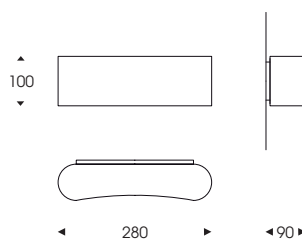

646216 cromo - chrome

646256 bianco - white

220/240v LED 13,5W

Colori led - led colours

■ 6 Warm white
1600 lm

CE IP 20 **LED CRI >80**