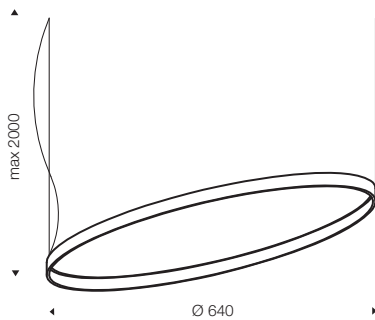

775314 5 bianco - white

Cerchio
Led = 29 w

Colori led - led colours

- 1 Natural white 4000-4500°K 2200 lm
- 6 Warm white 2800-3300°K 2160 lm
- 9 RGB

775319 5 bianco - white

Cerchio
Led = 38,40 w

Colori led - led colours

- 1 Natural white 4000-4500°K 3160 lm
- 6 Warm white 2800-3300°K 3080 lm