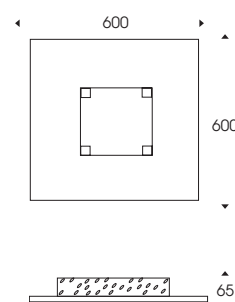

5834 1 cromo - chrome

LED 220v 4x8,6w = 34.40w
LED DIMMERABILI

Colori led - led colours

■ 1 Natural white 4000°K 2960 lm
■ 6 Warm white 3000°K 2640 lm

CE IP 20 F ± GR 7880
LED CRI >80 A