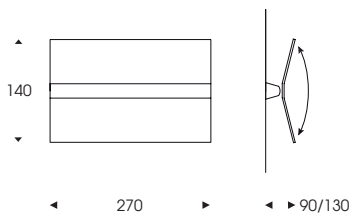

646016 cromo - chrome

646056 bianco - white

220/240v LED 13,5W

Colori led - *led colours*

■ 6 Warm white
1600 lm

CE IP 20