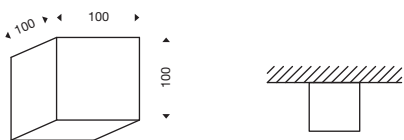

529176 grigio WW - grey

529196 nero WW - black

220/240V 8,7W Dimmable

Colori led - led colours

■ 6 Warm white
3000°k 650lm

CE IP 40    LED CRI >80 

539151 bianco NW - white

539171 grigio NW - grey