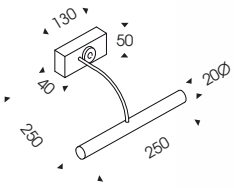

CE IP 20 LED CRI >80

ARTE

Design Athena

LED

**8708 1** cromo - chrome**8708 3** oro zecchino - gold

220/240v 2x4,2W

Colori led - led colours

■ 1 Natural white 4000°K 1040lm	■ 6 Warm white 3000°K 960lm
---------------------------------------	-----------------------------------