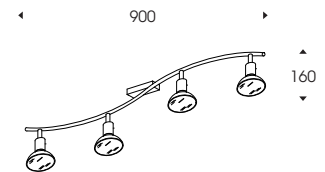

477284 1 cromo - *chrome*
477284 5 bianco - *white*

220/240v E27 4x75W max

CE IP 20