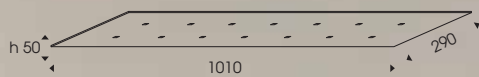

8946 5 bianco - white

8946 9 nero - black

LED DIMMERABILI

12 led x 4,2w

Colori led - led colours

■ 1 Natural white 4000°K 5500 lm
 ■ 6 Warm white 3000°K 5100 lm

CE IP 20 F GR 4600

LED CRI >80 A