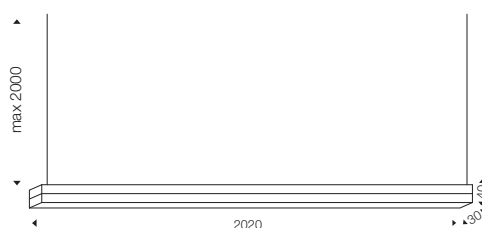

905119 9 nero - black

led 19,2w (lm NW 1580 WW 1540) up

led 38,4w (lm NW 3160 WW 3080) down

Colori led - led colours

■ 1 Natural white 4000-4500°K ■ 6 Warm white 2800-3300°K

905419 5 bianco - white

905419 7 grigio - grey