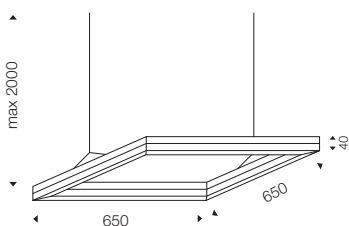

Realizzazione effettuata da Traiano Luce - Torino