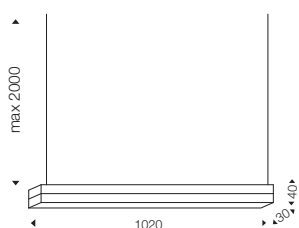

DEGAS

Design Athena

Serie di sospensioni a LED, realizzate in alluminio con finitura bianca, nera e alluminio anodizzato. Montate con strip led 19,2w NON dimmerabile. Scatola alimentazione inclusa.

Series of suspensions lamps LED, made of aluminum with white, black and anodized aluminum finishing. Assembled with 19.2w NOT dimmable LED strip. Power Supply included.

905119 5 bianco - white

905119 7 grigio - grey

905119 9 nero - black

led 19,2w (lm NW 1580 WW 1540) up

led 38,4w (lm NW 3160 WW 3080) down

Colori led - led colours

■ 1 Natural white 4000-4500°K ■ 6 Warm white 2800-3300°K