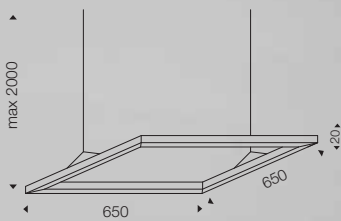

905219 5 bianco - *white*

905219 7 grigio - *grey*

905219 9 nero - *black*

led 19,2w/m = 48 w
(lm NW 3950 WW 3850)