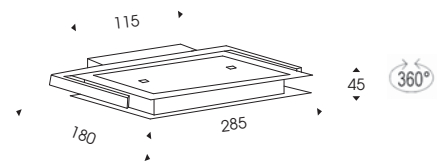

KITE

Design Athena

5862 1 cromo - chrome

5862 5 bianco - white

5862 7 grigio - grey

5862 9 nero - black

220/240V ECO R7s mm117 160W