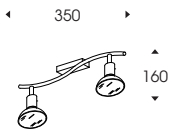

FARETTI-SPOT

Design Athena

477282 1 cromo - *chrome*
477282 5 bianco - *white*

220/240v E27 2x75W max

CE IP 20