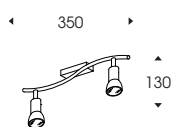

FARETTI-JARIS

Design Athena