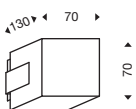

Colori led - led colours

■ 1 Natural white
4000°k 1210lm

530156 bianco WW - white

530176 grigio WW - grey

530196 nero WW - black

220/240V 13W Dimmable

Colori led - led colours

■ 6 Warm white
3000°k 1000lm