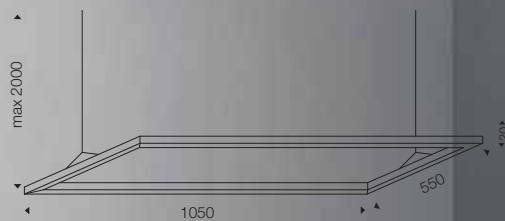

905319 5 bianco - *white*

905319 7 grigio - *grey*

905319 9 nero - *black*

led 19,2w/m = 60 w
(lm NW 4930 WW 4800)

Colori led - *led colours*

■ 1 Natural white 4000-4500°K ■ 6 Warm white 2800-3300°K

Colori led - *led colours*

■ 1 Natural white 4000-4500°K ■ 6 Warm white 2800-3300°K

Dimmerabile su richiesta
Dimmerable on demand.

Driver incluso.
Driver included.