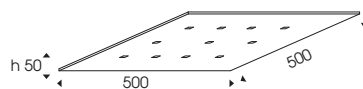

8944 5 bianco - white

8944 9 nero - black

LED DIMMERABILI

5 led x 4,2w

Colori led - led colours

■ 1 Natural white 4000°K 2300 lm
 ■ 6 Warm white 3000°K 2150 lm

CE IP 20 F GR 2100

LED CRI >80 A