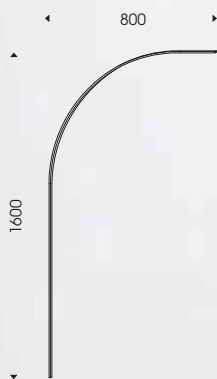

908119 5 bianco - white

908119 7 grigio - grey

908119 9 nero - black

DIMMERABILE

Led = 38,4w

Colori led - led colours

1 Natural white 4000-4500°K 3160 lm	6 Warm white 2800-3300°K 3080 lm

Driver incluso.
Driver included.

908019 5 bianco - white

908019 7 grigio - grey

908019 9 nero - black

Led = 48w

Colori led - led colours

1 Natural white 4000-4500°K 3950 lm	6 Warm white 2800-3300°K 3450 lm