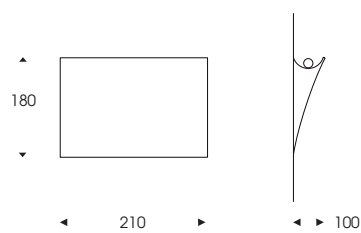

Chrome-plate metal or matt white wall lamp collection designed to enhance and illuminate the environment in which they are inserted without clashing.

646116 cromo - chrome

646156 bianco - white

220/240v LED 13,5W