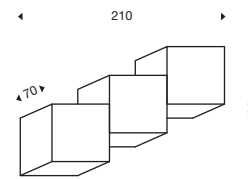

525151 bianco NW - *white*
525171 grigio NW - *grey*
525191 nero NW - *black*
220/240V 26W Dimmable

Colori led - *led colours*

■ 1 Natural white
4000°k 2400lm

525156 bianco WW - *white*
525176 grigio WW - *grey*
525196 nero WW - *black*
220/240V 26W Dimmable

Colori led - *led colours*

■ 6 Warm white
3000°k 1950lm

LED CRI >80 **A**