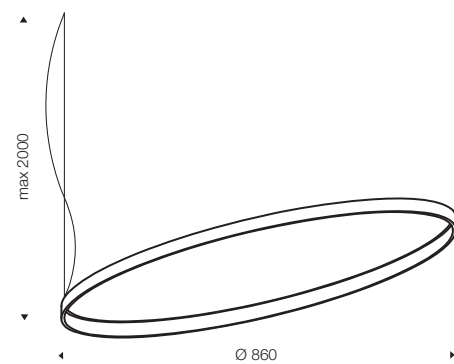

775414 5 bianco - white

Cerchio
Led = 38,8 w

Colori led - led colours

- 1 Natural white 4000-4500°K 2990 lm
- 6 Warm white 2800-3300°K 2900 lm
- 9 RGB

775419 5 bianco - white

Cerchio
Led = 51,50 w

Colori led - led colours

- 1 Natural white 4000-4500°K 4230 lm
- 6 Warm white 2800-3300°K 4130 lm