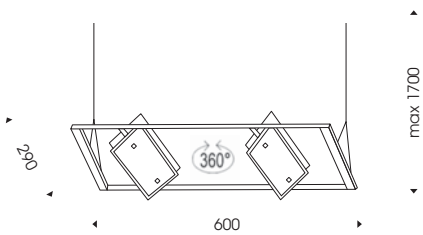

5858 1 cromo - chrome

220/240V ECO R7s mm117 2x160W