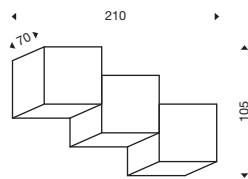

524151 bianco NW - *white*
524171 grigio NW - *grey*
524191 nero NW - *black*
220/240V 26W Dimmable

Colori led - *led colours*

■ 1 Natural white
4000°k 2400lm

524156 bianco WW - *white*
524176 grigio WW - *grey*
524196 nero WW - *black*
220/240V 26W Dimmable

Colori led - *led colours*

■ 6 Warm white
3000°k 1950lm

LED CRI >80 **A**