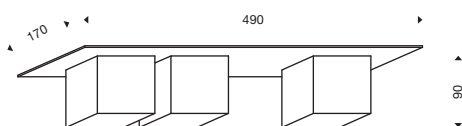

527151 bianco NW - *white*

527171 grigio NW - *grey*

527191 nero NW - *black*

220/240V 26W *Dimmable*

Colori led - *led colours*

■ 1 Natural white
4000°k 2400lm

527156 bianco WW - *white*

527176 grigio WW - *grey*

527196 nero WW - *black*

220/240V 26W *Dimmable*

Colori led - *led colours*

■ 6 Warm white
3000°k 1950lm