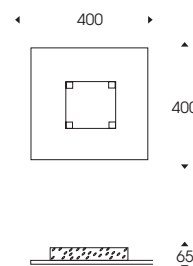

5832 1 cromo - chrome

LED 220v 4x4,3w = 17.20w
LED DIMMERABILI

Colori led - led colours

■ 1 Natural white 4000°K 1440 lm
■ 6 Warm white 3000°K 1320 lm

CE IP 20 F ± GR 4220
LED CRI >80 A