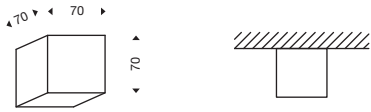

529151 bianco NW - white

529171 grigio NW - grey

529191 nero NW - black

220/240V 8,7W Dimmable

Colori led - led colours

■ 1 Natural white
4000°k 800lm

529156 bianco WW - white

529176 grigio WW - grey

529196 nero WW - black

220/240V 8,7W Dimmable

Colori led - led colours

■ 6 Warm white
3000°k 650lm

CE IP 40 LED CRI >80