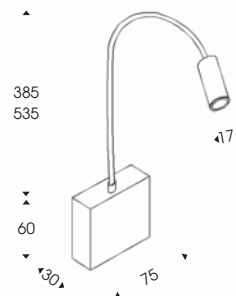

8401 1 cromo - *chrome*

8401 2 nichel satinato - *nickel*

220/240v 1x2W flex mm350 Ø 8

8411 1 cromo - *chrome*

8411 2 nichel satinato - *nickel*

220/240v 1x2W flex mm500 Ø 8

Colori led - *led colours*

■ 1 Natural white 4000-4500°K	■ 6 Warm white 3000-3200°K

CE IP 40
270 300
8401 8411

Driver incluso. Interruttore integrato alla base

Driver included - Switch integrated into base

Composizione codice (rispettare la sequenza):

8401 - nickel - warmwhite = 8401.2.6