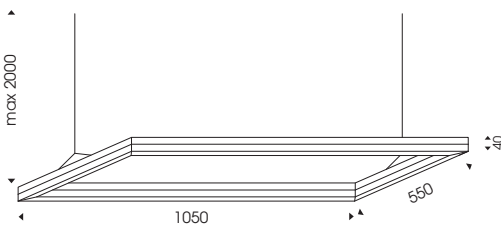

led 48w lm NW 3950 WW 3800 down

Colori led - *led colours*

■ 1 Natural white 4000-4500°K ■ 6 Warm white 2800-3300°K

Dimmerabile su richiesta
Dimmerable on demand.

Driver incluso.
Driver included.

905619 5 bianco - *white*