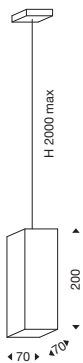

540151 bianco NW - *white*

540171 grigio NW - *grey*

540191 nero NW - *black*

220/240V 8,7W Dimmable

Colori led - *led colours*

■ 1 Natural white
4000°k 800lm

540156 bianco WW - *white*

540176 grigio WW - *grey*

540196 nero WW - *black*

220/240V 8,7W Dimmable

Colori led - *led colours*

■ 6 Warm white
3000°k 650lm

CE IP 40 LED CRI >80