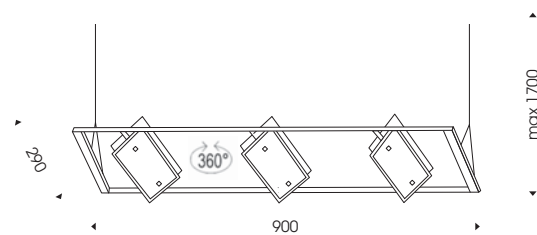

5859 1 cromo - chrome

220/240V ECO R7s mm117 3x160W