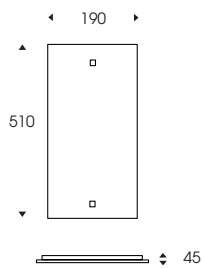

MAGIC LED

Design Athena