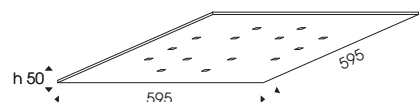

8945 5 bianco - white

8945 9 nero - black

LED DIMMERABILI

9 led x 4,2w

Colori led - led colours

■ 1 Natural white 4000°K 4200 lm
 ■ 6 Warm white 3000°K 3900 lm

CE IP 20 F GR 2900

LED CRI >80 A