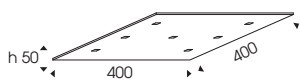

Art. 1299

Accessorio per dimmerazione e per l'ordine della plafoniera completa di accessorio di dimmerazione (max 50W)
Richiedere: COD SOSP: + 1299 (es: 8954 + 1299)

To order ceiling fixtures with dimmer ask: SUSP. CODE + 1299 (es: 8954 + 1299)

8944 5 bianco - white

8944 9 nero - black

LED DIMMERABILI

5 led x 4,2w

Colori led - led colours

■ 1 Natural white 4000°K 2300 lm
■ 6 Warm white 3000°K 2150 lm

CE IP 20 F GR 2100

LED CRI >80 A