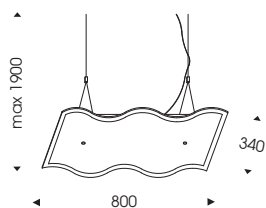

Collection of ceiling lights and hanging lamps designed for use with the 24 and 39W T5 energy-saving lamps in transparent extra-clear glass, sandblasted internally. Details in polycarbonate and glossy steel finishing.