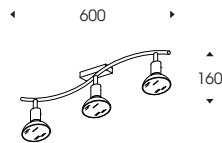

220/240v GZ10 50W max Halo
220/240v GU10 LED

FARETTI-SPOT

Design Athena

477282 1 cromo - *chrome*
477282 5 bianco - *white*

220/240v E27 2x75W max

CE IP 20   

477283 1 cromo - *chrome*
477283 5 bianco - *white*