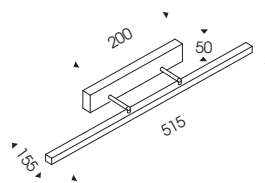

8730 5 bianco NW - white NW

8730 7 grigio NW - grey NW

220/240V 9,6W strip 120 led
Driver incluso Driver included

Colori led - led colours

■ 1 Natural white 4000-4500°K 800lm	■ 6 Warm white 2800-3200 °K 770 lm

CE IP 20 LED CRI >80