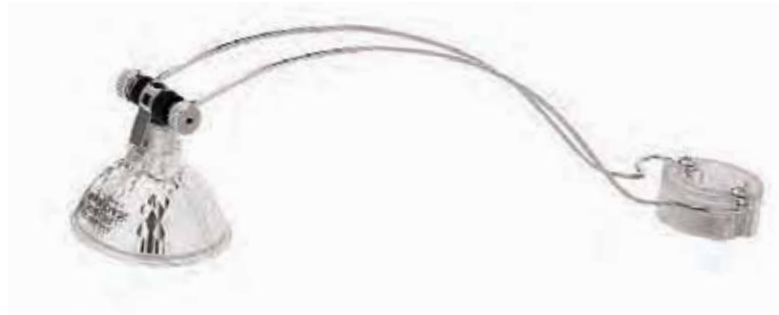

LED

8708 1 cromo - chrome

8708 3 oro zecchino - gold

220/240v 2x4,2W

Colori led - led colours

■ 1 Natural white 4000°K 1040lm	■ 6 Warm white 3000°K 960lm

CE IP 20 LED CRI >80

5722 1 cromo - chrome

12v G 5,3 50W max Halo
12v G 5,3 LED